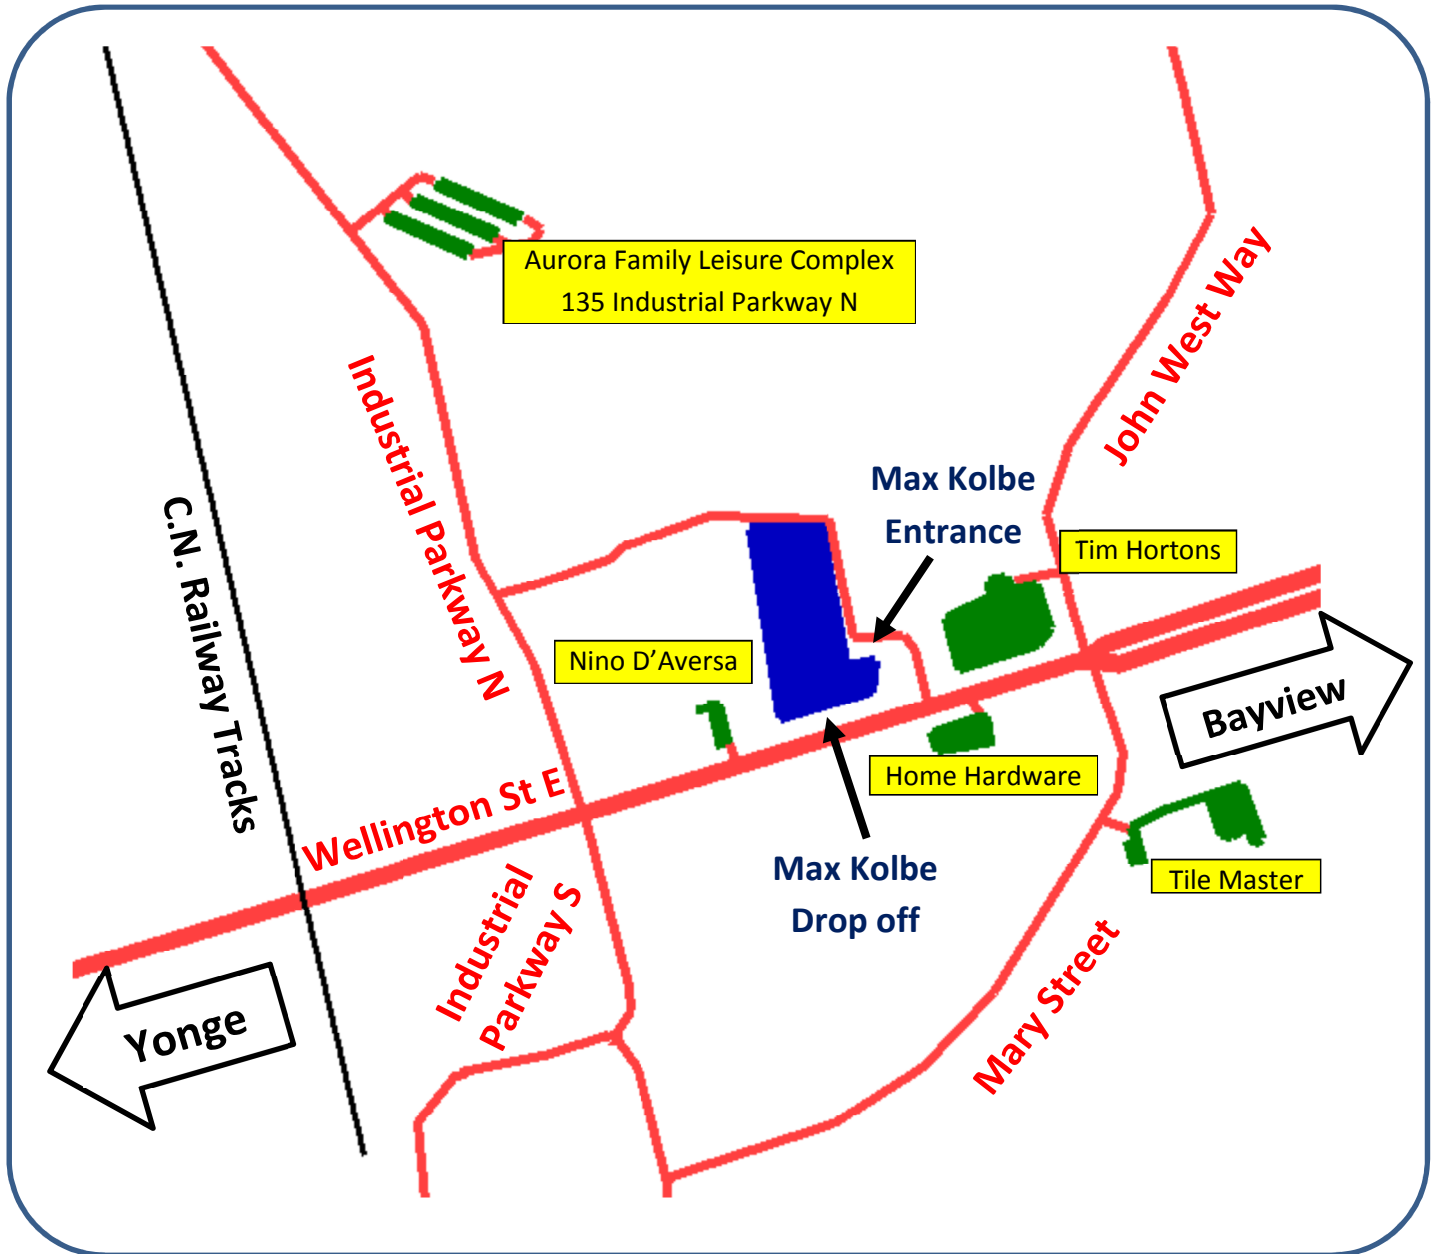

2013 Aurora Prayer Breakfast
7:00am Tuesday October 22nd, 2013
St. Maximilian Kolbe Catholic High School
Official Car Parking Map

Please note - there will be **no public parking at the venue** on the day – Please car pool, and then use one of the five designated parking areas shown in green on the map above.

Volunteers dressed in reflective vests will be ready to help direct you and keep you clear of any no-parking zones at designated sites.