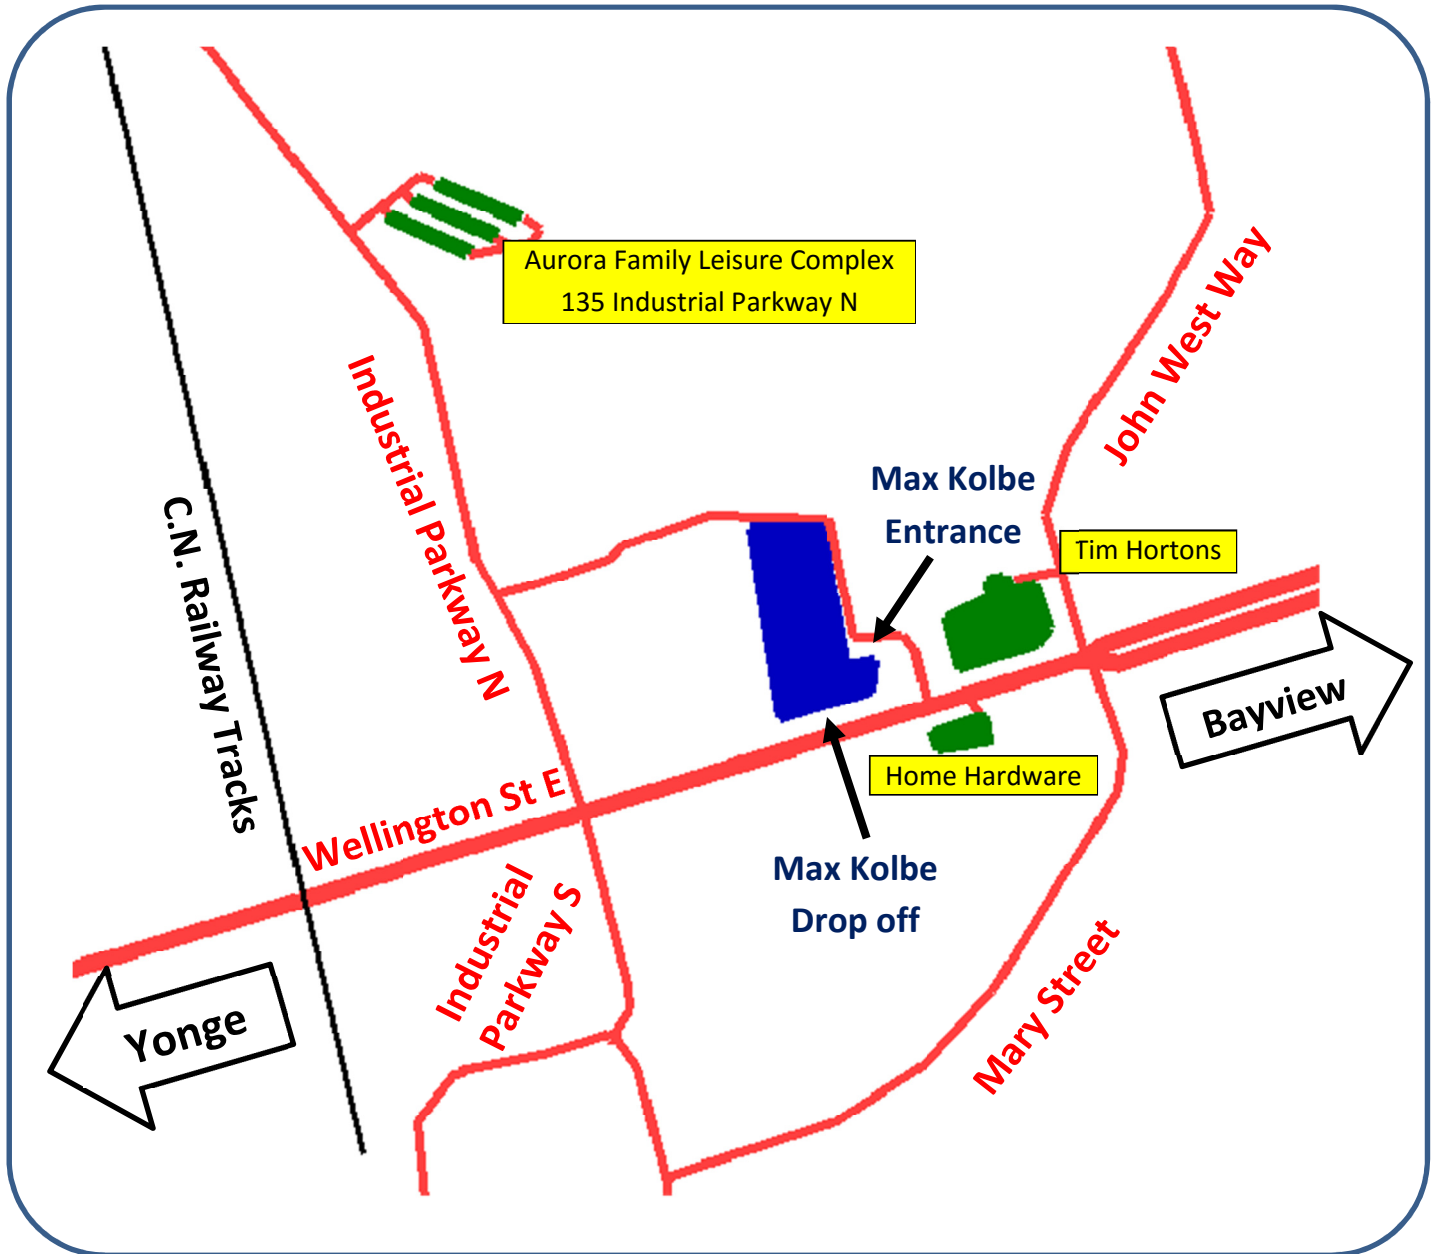

2016 Aurora Prayer Breakfast  
7:00am Tuesday October 18<sup>th</sup>, 2016  
St. Maximilian Kolbe Catholic High School  
Official Car Parking Map

Please note - there will be **no public parking at the venue** on the day – Please car pool, and then use one of the five designated parking areas shown in green on the map above.

Volunteers dressed in reflective vests will be ready to help direct you and keep you clear of any no-parking zones at designated sites.